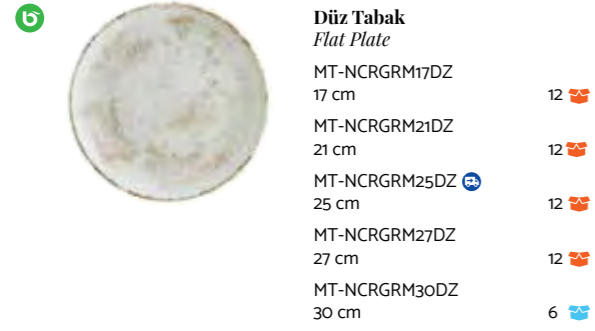

Uyumludur
MT-MUG 03 KKN
MT-RIT 04 CPF
MT-RIT 05 CPF
BNC 03 CF

🔵 Stoklu Ürünler
🔴 Yeni Ürünler
🟢 Ömür Boyu Kenar Çıtlama Garantisi

6 pcs 🔵
12 pcs 🟡
24 pcs 🟡

🔵 Stoklu Ürünler
🔴 Yeni Ürünler
🟢 Ömür Boyu Kenar Çıtlama Garantisi

6 pcs 🔵
12 pcs 🟡
24 pcs 🟡